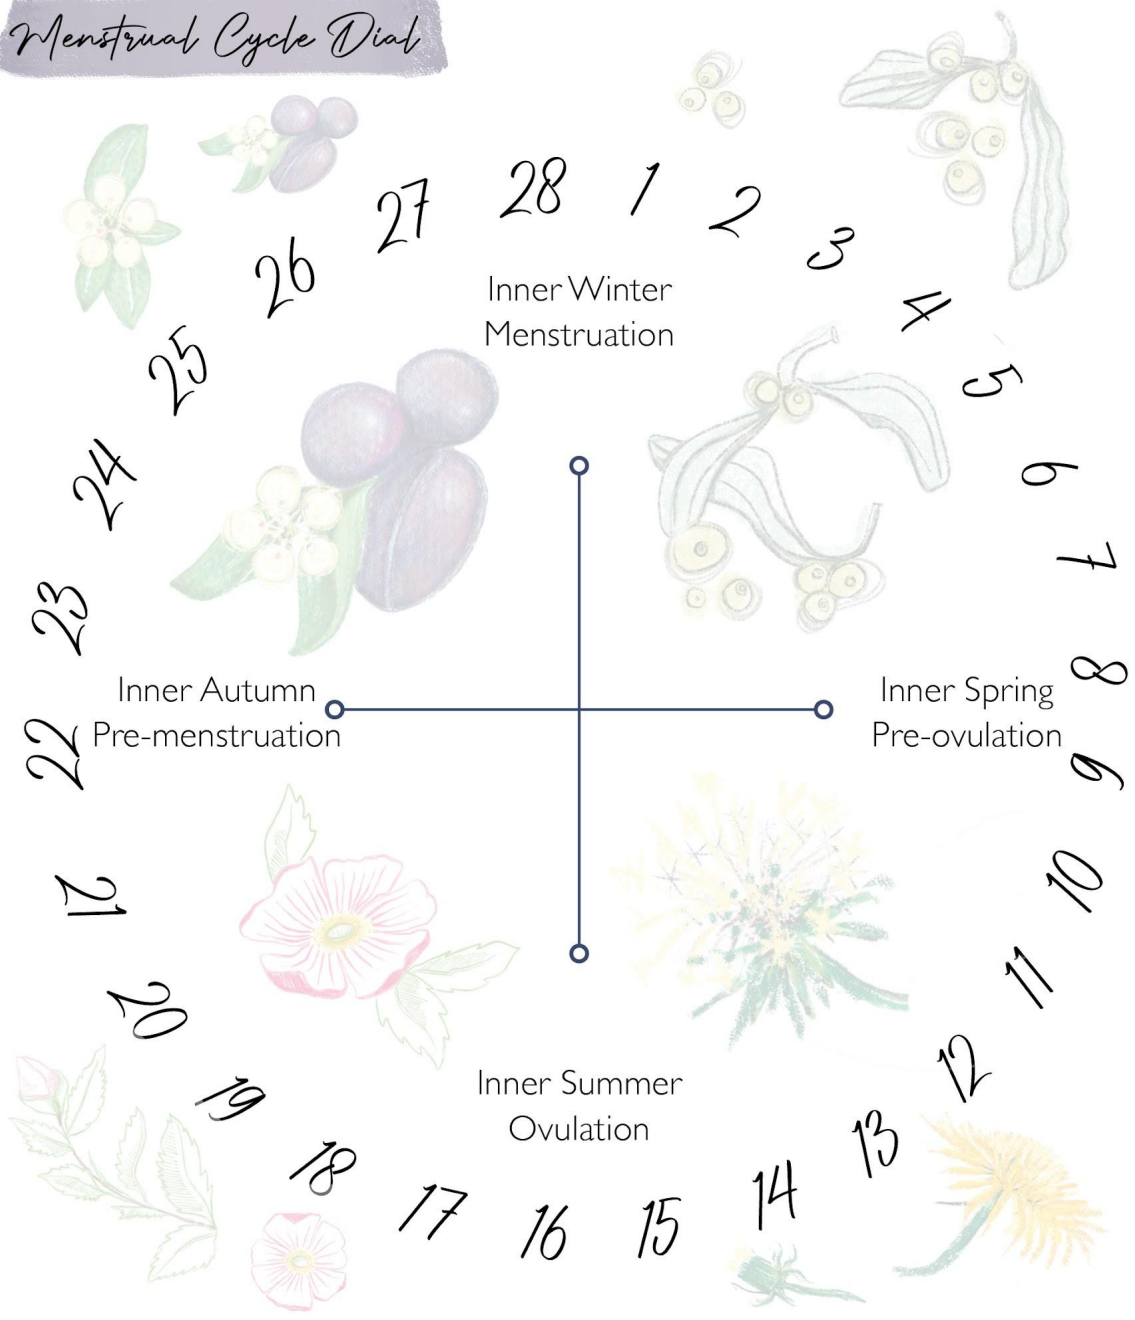

Menstrual Cycle Dial

Seasonal Cycle Dial